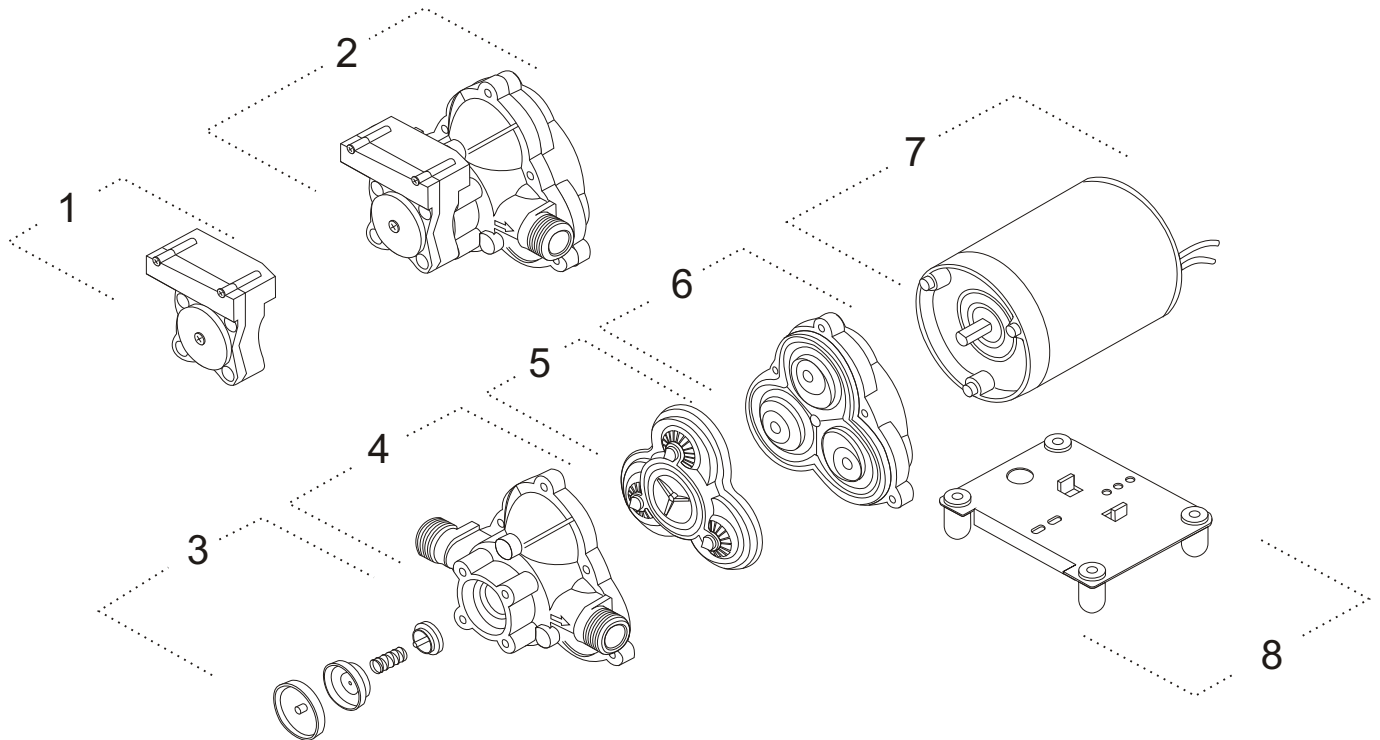

MARINE WATER PUMP SPARE PARTS LIST

- | | | |
|----|--|--|
| 1. | LALPSK002
LAHPSK002 | Splash-proof Switch Assembly only 16-30 psi (1.1 - 2.1 BAR)
Splash-proof Switch Assembly only 30-45 psi (2.1 - 3.1 BAR) |
| 2. | LAPHLP002
LAPHHP002 | Complete Pump Head 16-30 psi (1.1 - 2.1 BAR)
Complete Pump Head 30-45 psi (2.1 - 3.1 BAR) |
| 3. | LACVK001 | Check Valve Assembly |
| 4. | LAUHK001 | Upper Housing |
| 5. | LAVK001 | Valve Assembly |
| 6. | LADDK001
LADDK002 | Diaphragm and Drive Assembly
Diaphragm and Drive Assembly (12 Litre Model) |
| 7. | LA12V07M
LA12V10M
LA24V10M
LA12V12M
LA24V12M
LA12V14M
LA24V14M | Motor - 7 Litre, 12v
Motor - 10 Litre, 12v
Motor - 10 Litre, 24v
Motor - 12 Litre, 12v
Motor - 12 Litre, 24v
Motor - 14 Litre, 12v
Motor - 14 Litre, 24v |
| 8. | LABP001 | Baseplate - Flat |